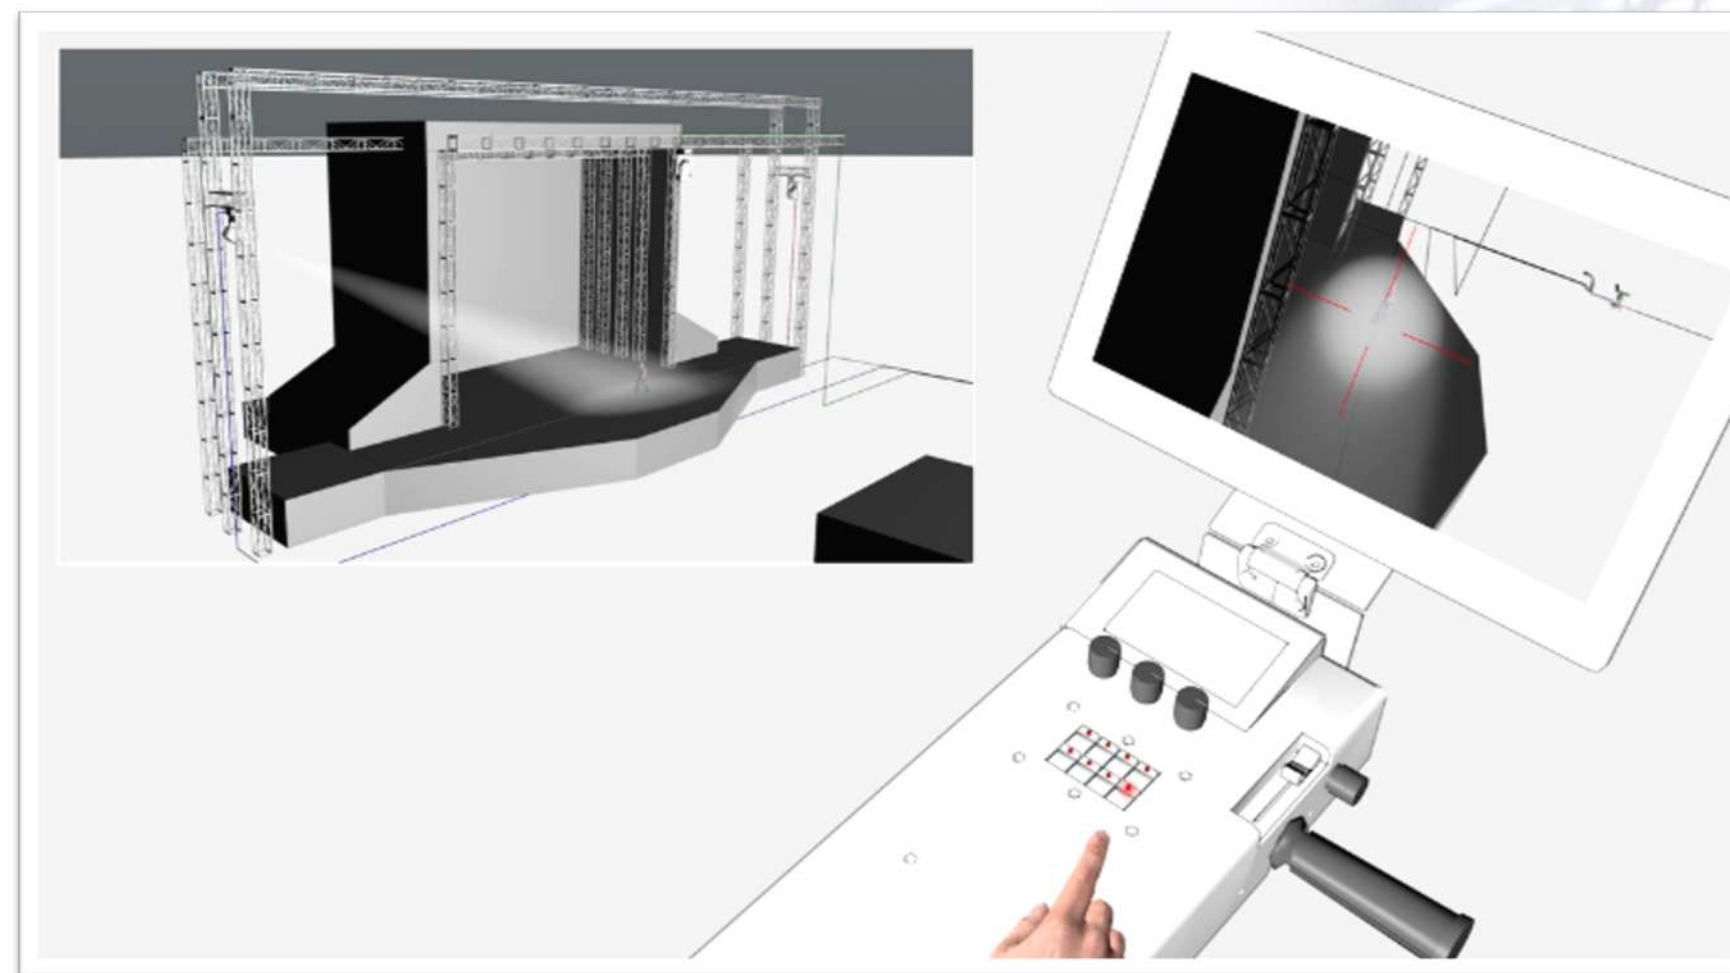

2018 ENGINEERING EMMY® AWARD WINNER