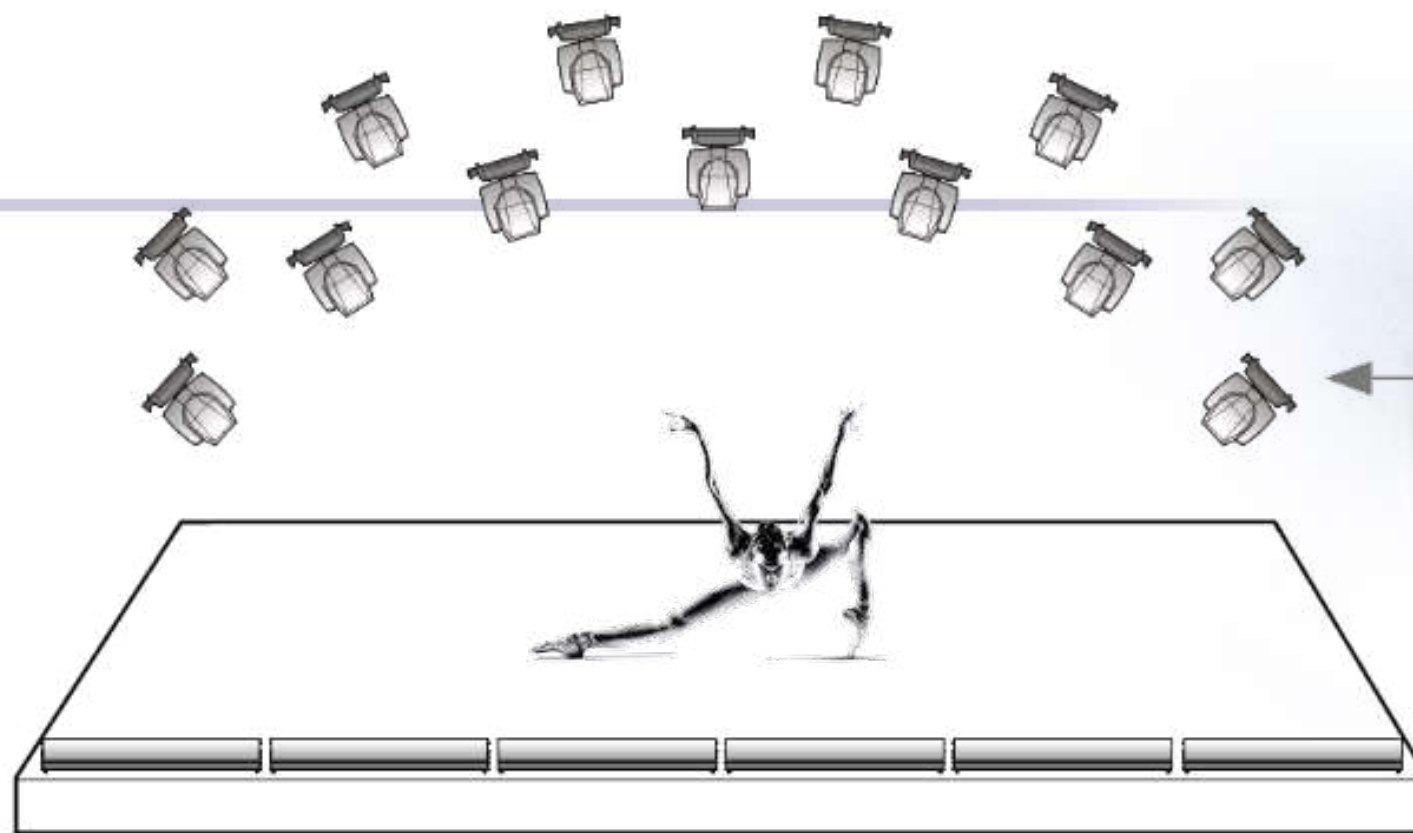

SPOT ME

DMX
MAnet
sACN
Art-Net

Positions x, y, z by PosiStageNet protocol
Iris size level by sACN protocol

Network
cable