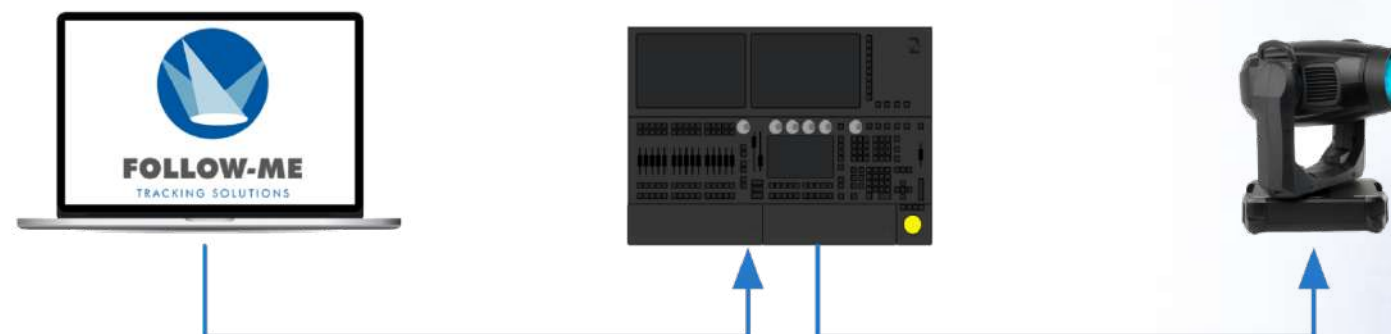

Option 3: Console does the Merge