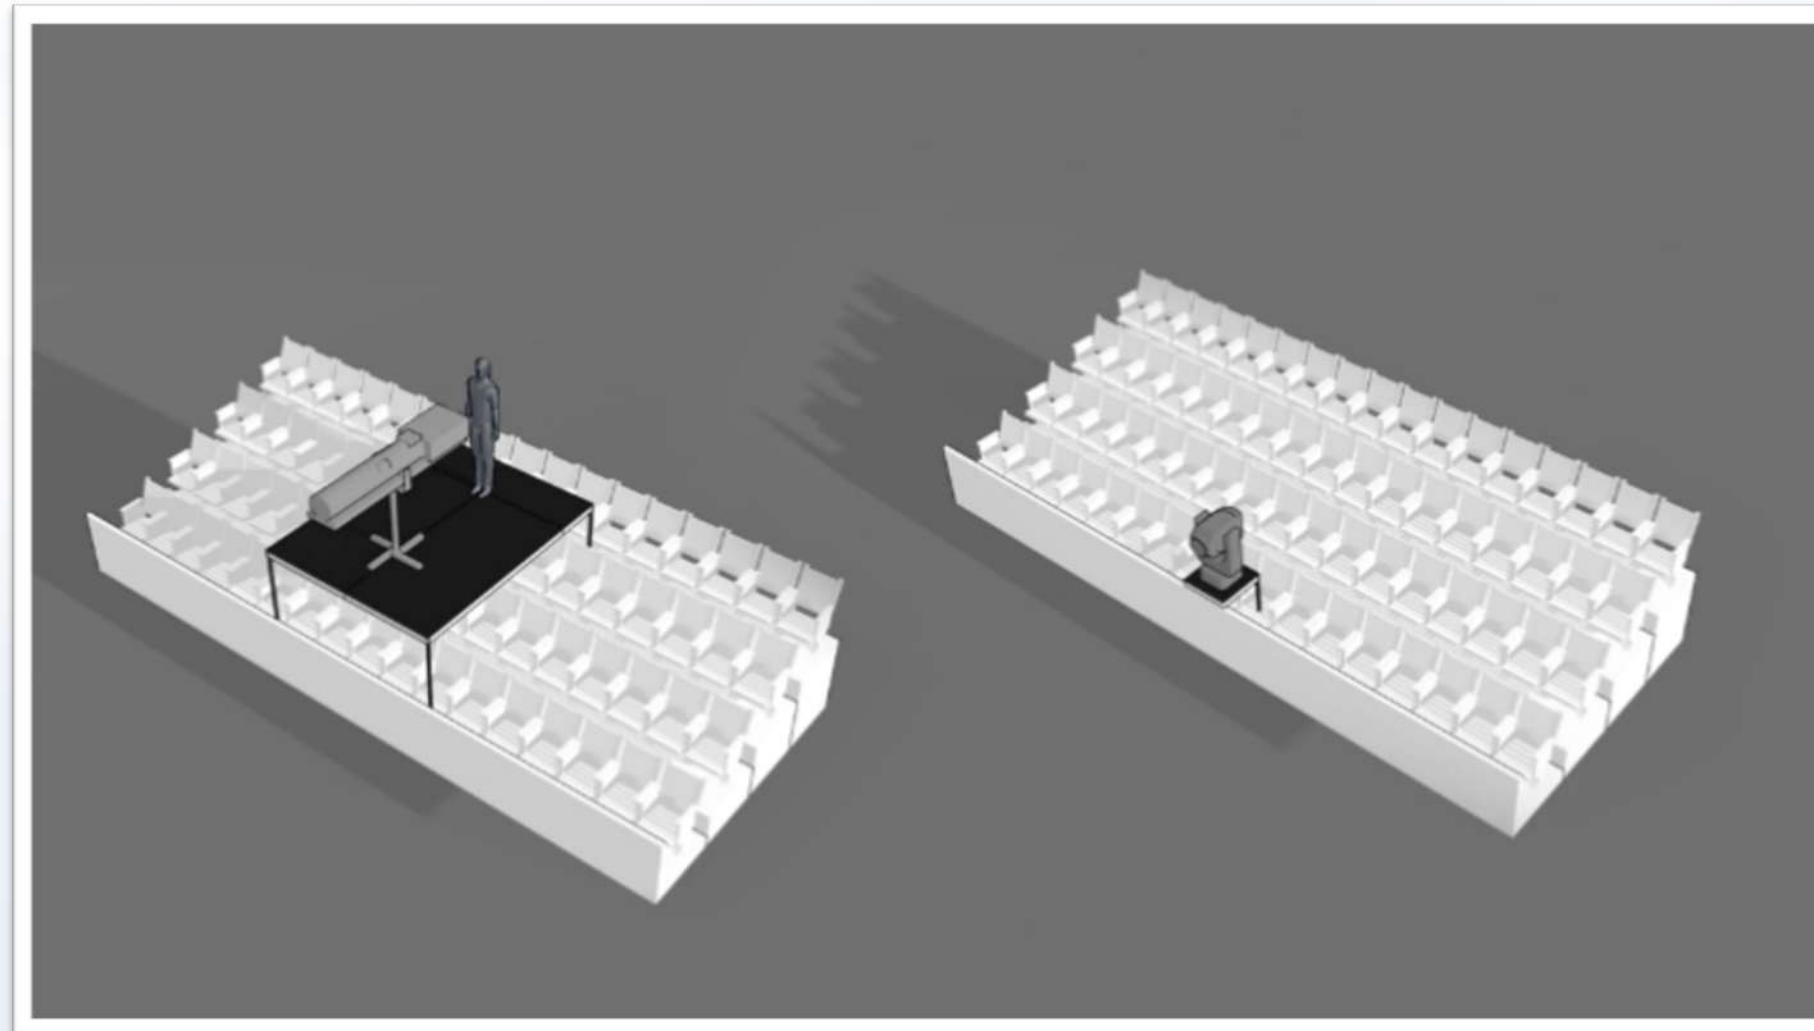

SEKOŠANAS SISTĒMAS ŠODIEN UN RĪT

Ieguvumi:

- Radošās iespējas un precizitāte
- Vietas ekonomija
- Estētiskais aspekts
- Transporta tilpuma ekonomija
- Personāla drošības aspekts

Izaicinājumi:

- Izmaksas
- Apmācīts personāls un 3D vide
- Sistēmas stabilitāte
- Laika nobīde