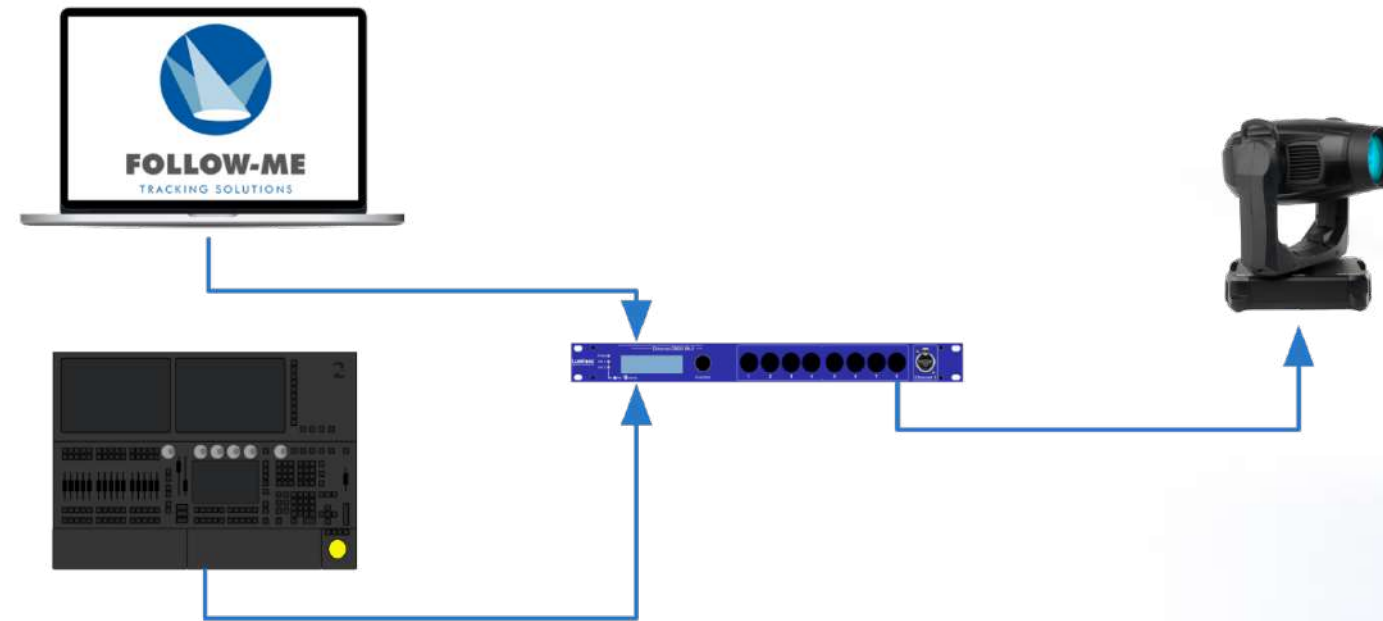

Positions x, y, z by PosiStageNet protocol
Iris size level by sACN protocol

Network
cable

Server

ROBO SPOT

FOLLOW-ME
TRACKING SOLUTIONS

System Integration Options

Option 1: Follow-Me does the Merge

Option 2: Art-Net Node does the Merge