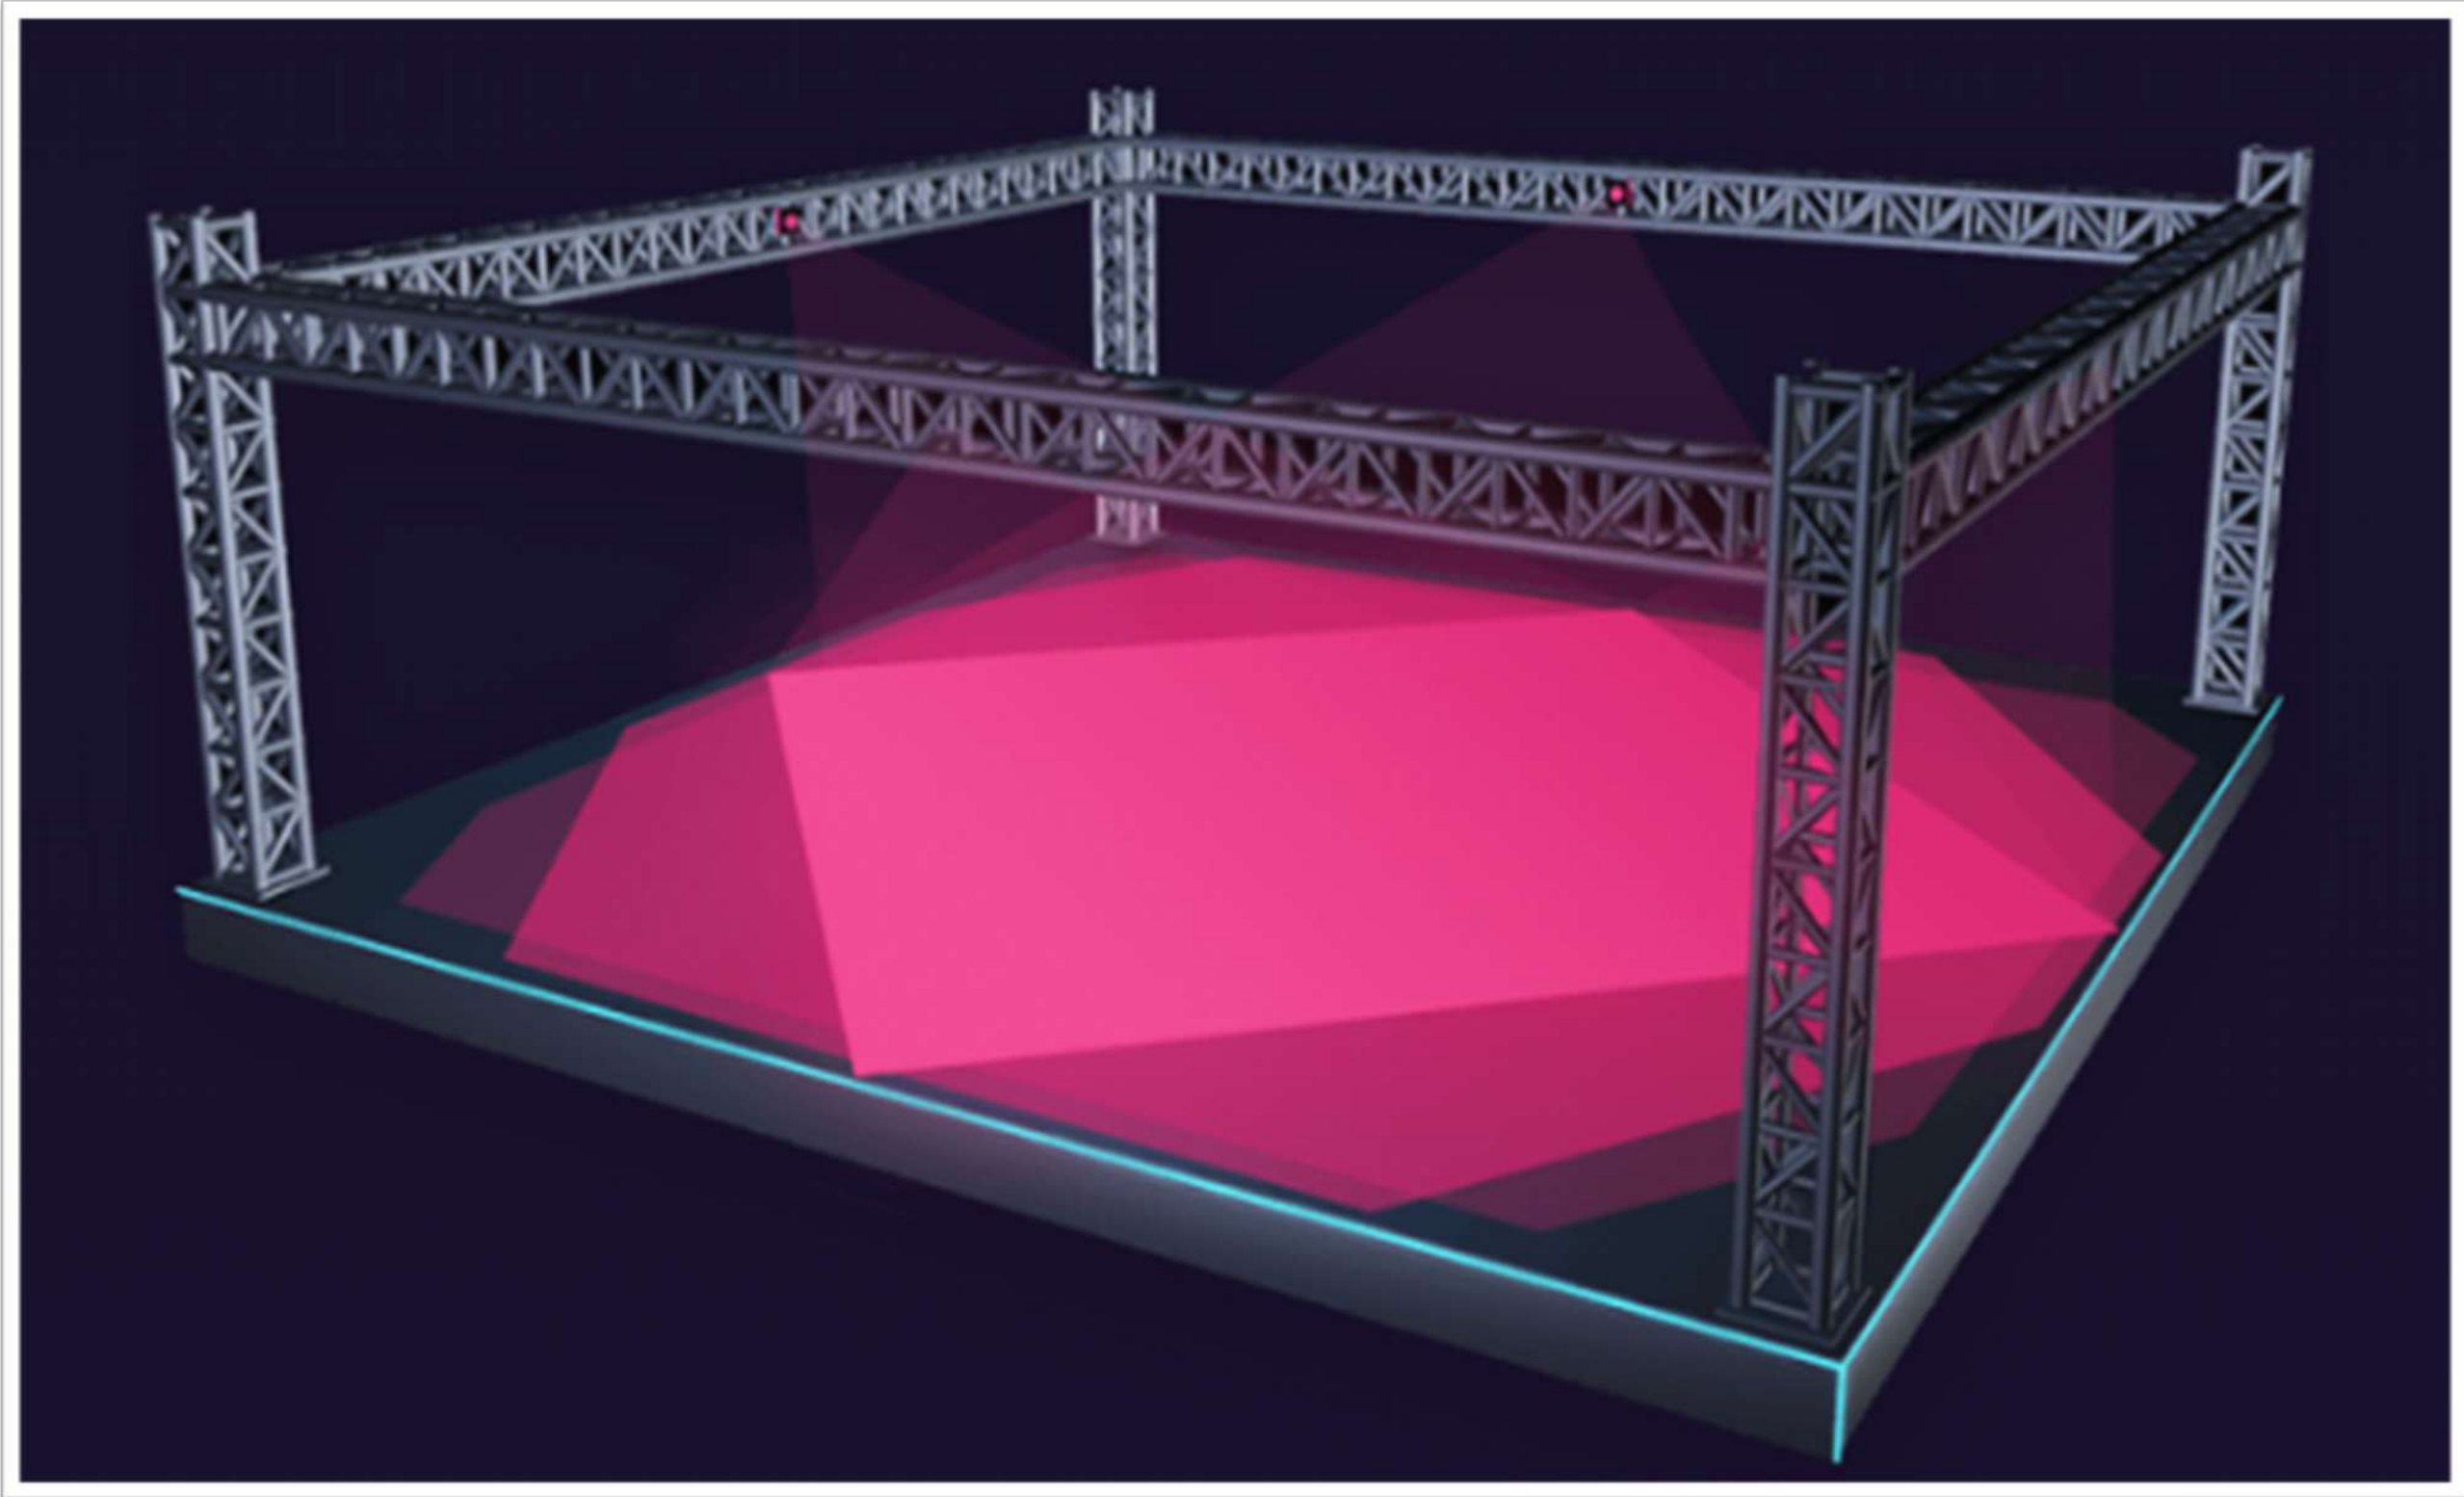

BLACKTRAX

COMPANY
NA
STAGE & LIGHT