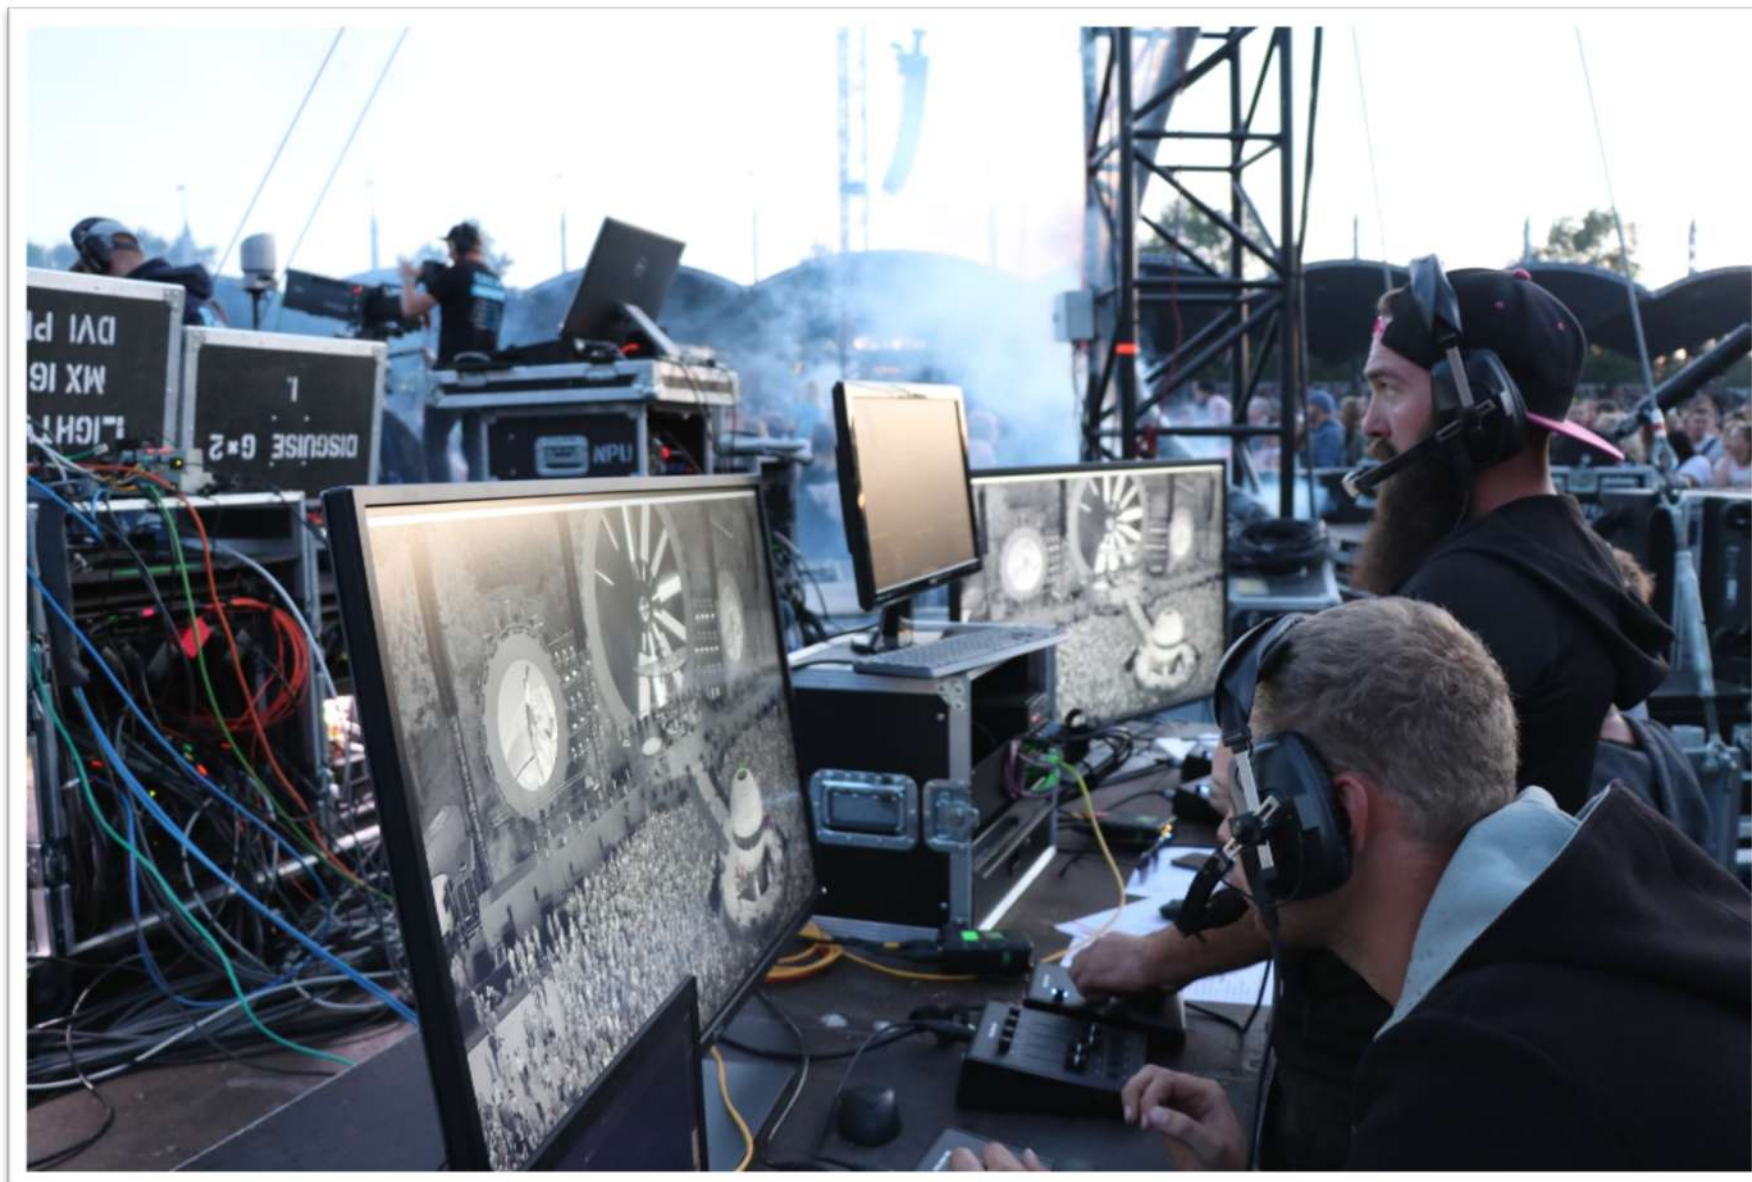

FOLLOW-ME
TRACKING SOLUTIONS

LATVIJAS
PASĀKUMU
FORUMS
WWW.PASAKUMUFORUMS.LV

COMPANY
NA
STAGE & LIGHT